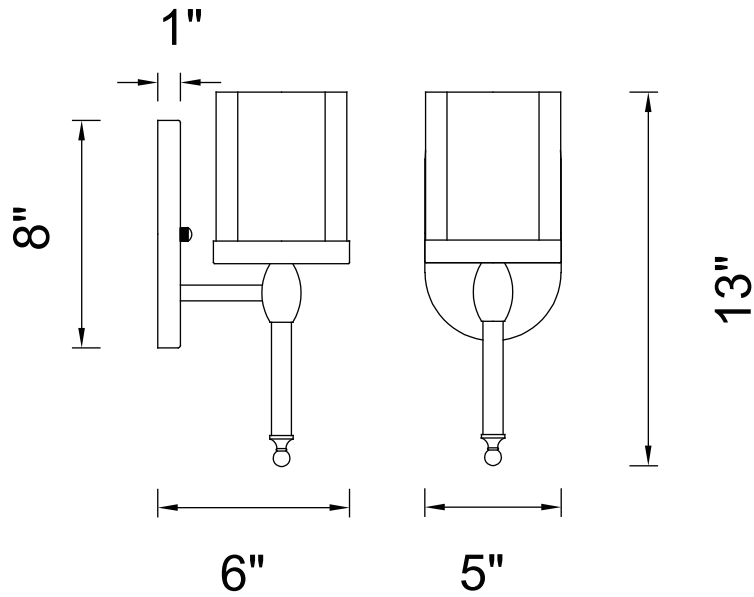

PROJECT: _____
 FIXTURE TYPE: _____
 LOCATION: _____
 CONTACT/PHONE: _____

Item	9851W5-1-601
Collection	MAYBELLE
Finish	Chrome
Glass	Clear
Crystal	-----
Input	120V AC,60HZ,AC

Shade	-----
Length/Dia.	5"
Width/Ext.	6"
Height	13"
Maximum	-----
Lumens	-----

Light Source	E26
Bulb Info.	1×60W
Included	-----
Dimmable	No
Color	-----
Weight	