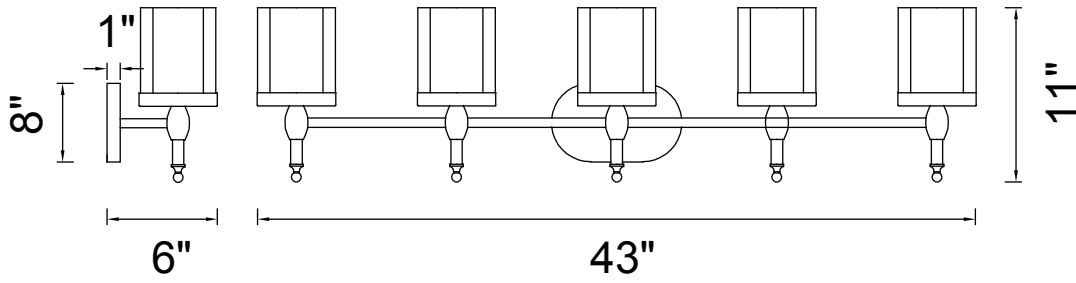

PROJECT: _____
 FIXTURE TYPE: _____
 LOCATION: _____
 CONTACT/PHONE: _____

Item	9851W43-5-601
Collection	MAYBELLE
Finish	Chrome
Glass	Clear
Crystal	-----
Input	120V AC,60HZ,AC

Shade	-----
Length/Dia.	43"
Width/Ext.	6"
Height	11"
Maximum	-----
Lumens	-----

Light Source	E26
Bulb Info.	5×60W
Included	-----
Dimmable	No
Color	-----
Weight	