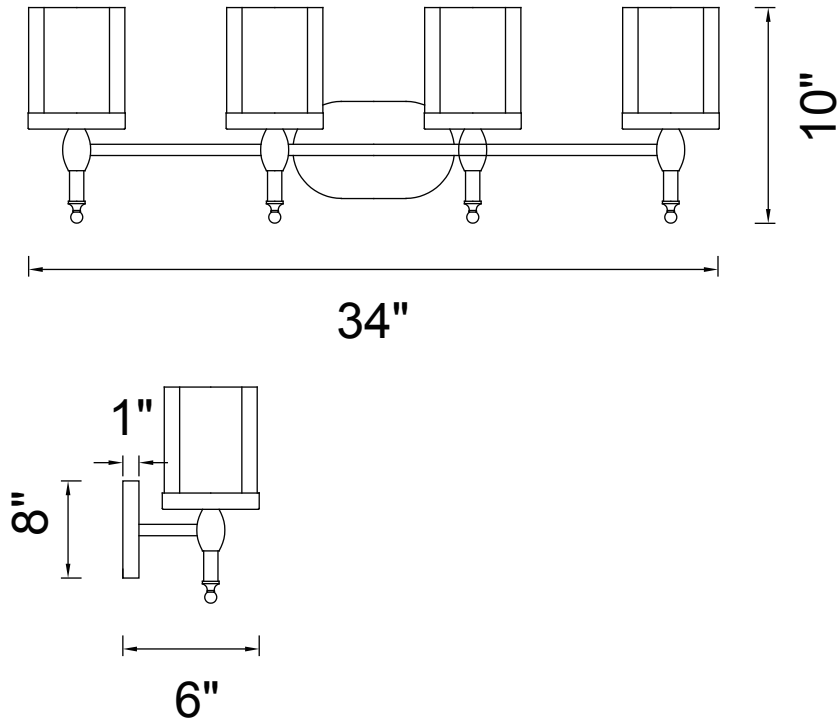

PROJECT: _____
 FIXTURE TYPE: _____
 LOCATION: _____
 CONTACT/PHONE: _____

Item	9851W34-4-601
Collection	MAYBELLE
Finish	Chrome
Glass	Clear
Crystal	-----
Input	120V AC,60HZ,AC

Shade	-----
Length/Dia.	34"
Width/Ext.	6"
Height	10"
Maximum	-----
Lumens	-----

Light Source	E26
Bulb Info.	4×60W
Included	-----
Dimmable	No
Color	-----
Weight	