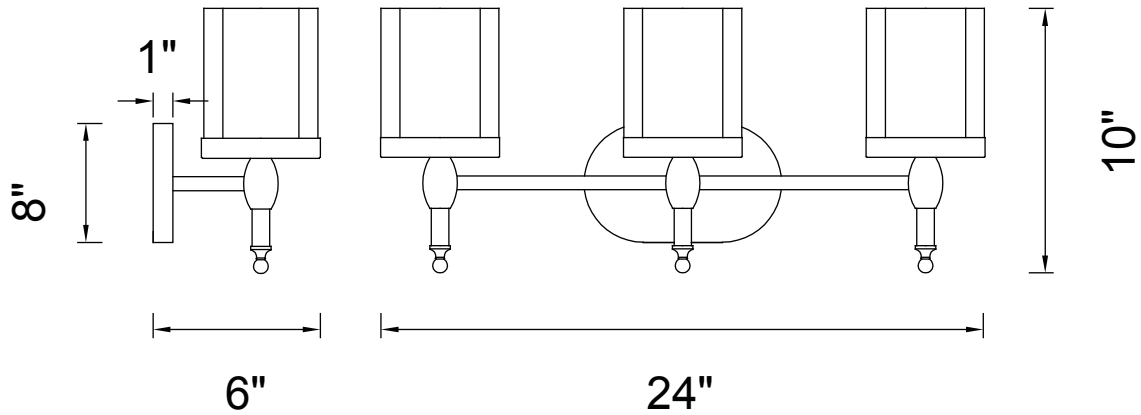

PROJECT: _____
 FIXTURE TYPE: _____
 LOCATION: _____
 CONTACT/PHONE: _____

Item	9851W24-3-601
Collection	MAYBELLE
Finish	Chrome
Glass	Clear
Crystal	-----
Input	120V AC,60HZ,AC

Shade	-----
Length/Dia.	24"
Width/Ext.	6"
Height	10"
Maximum	-----
Lumens	-----

Light Source	E26
Bulb Info.	3×60W
Included	-----
Dimmable	No
Color	-----
Weight	