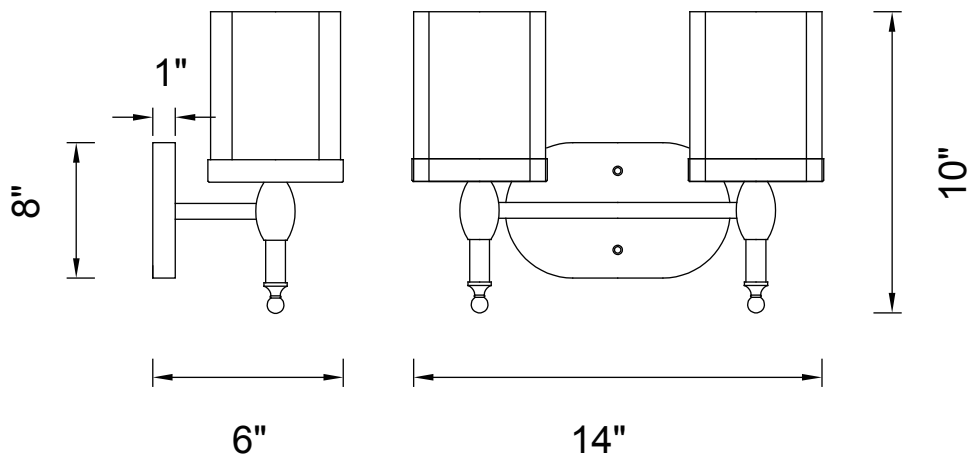

PROJECT: _____
 FIXTURE TYPE: _____
 LOCATION: _____
 CONTACT/PHONE: _____

Item	9851W14-2-601
Collection	MAYBELLE
Finish	Chrome
Glass	Clear
Crystal	-----
Input	120V AC,60HZ,AC

Shade	-----
Length/Dia.	14"
Width/Ext.	6"
Height	10"
Maximum	-----
Lumens	-----

Light Source	E26
Bulb Info.	2×60W
Included	-----
Dimmable	No
Color	-----
Weight	