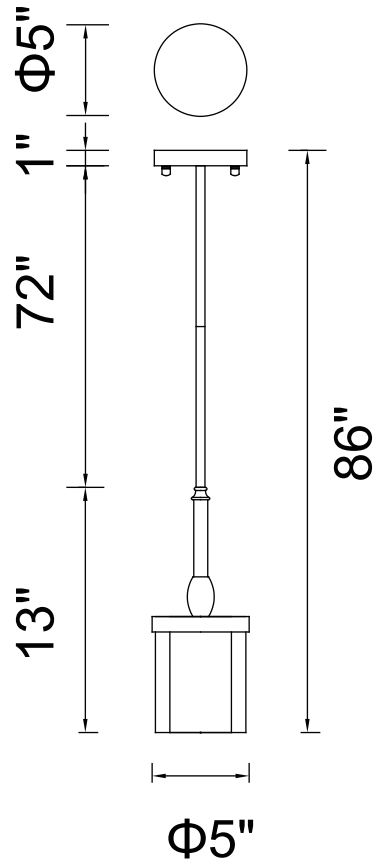

PROJECT: _____

FIXTURE TYPE: _____

LOCATION: _____

CONTACT/PHONE: _____

Item	9851P5-1-601
Collection	MAYBELLE
Finish	Chrome
Glass	Clear
Crystal	-----
Input	120V AC,60HZ,AC

Shade	-----
Length/Dia.	5"
Width/Ext.	-----
Height	13"
Maximum	86"
Lumens	-----

Light Source	E26
Bulb Info.	1×60W
Included	-----
Dimmable	No
Color	-----
Weight	-----