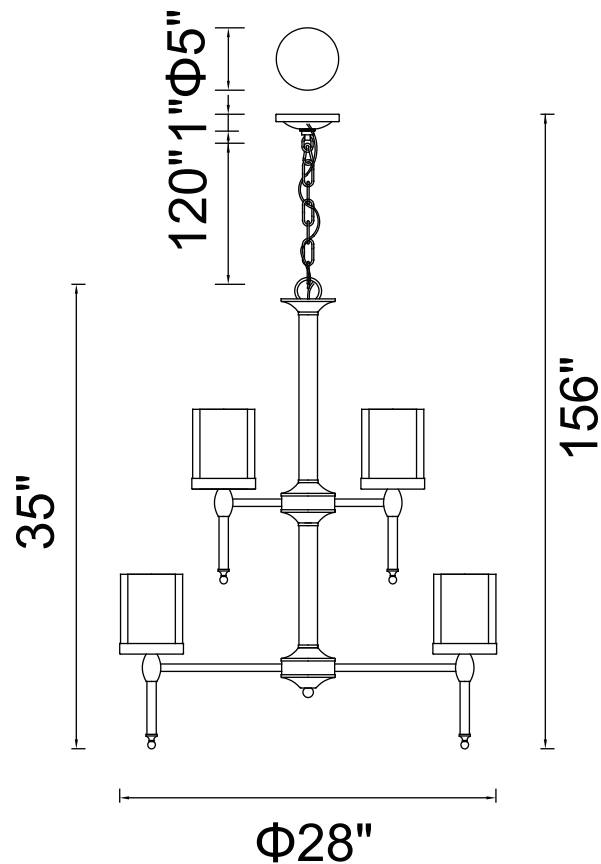

PROJECT: _____

FIXTURE TYPE: _____

LOCATION: _____

CONTACT/PHONE: _____

Item	9851P28-9-601
Collection	MAYBELLE
Finish	Chrome
Glass	Clear
Crystal	-----
Input	120V AC,60HZ,AC

Shade	-----
Length/Dia.	28"
Width/Ext.	-----
Height	35"
Maximum	156"
Lumens	-----

Light Source	E26
Bulb Info.	9×60W
Included	-----
Dimmable	No
Color	-----
Weight	