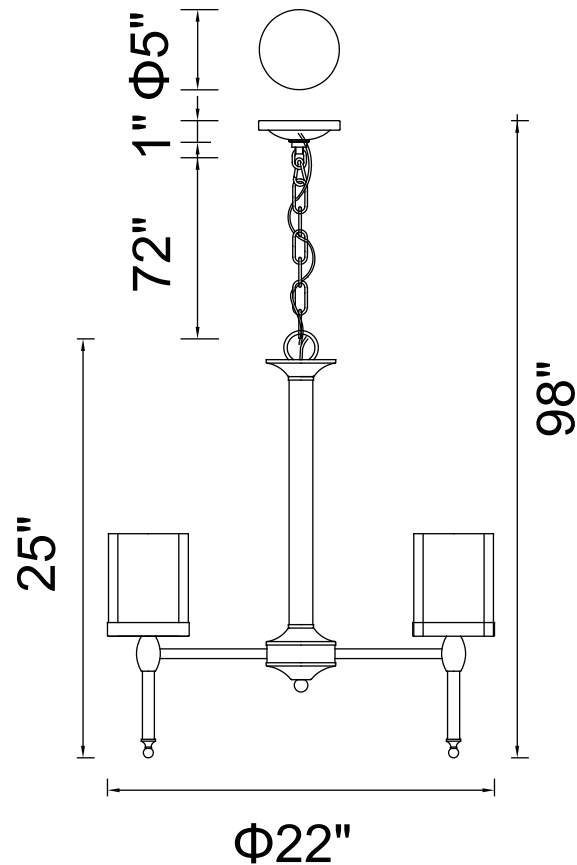

PROJECT: _____

FIXTURE TYPE: _____

LOCATION: _____

CONTACT/PHONE: _____

Item	9851P22-6-601
Collection	MAYBELLE
Finish	Chrome
Glass	Clear
Crystal	-----
Input	120V AC,60HZ,AC

Shade	-----
Length/Dia.	22"
Width/Ext.	-----
Height	25"
Maximum	98"
Lumens	-----

Light Source	E26
Bulb Info.	6x60W
Included	-----
Dimmable	No
Color	-----
Weight	