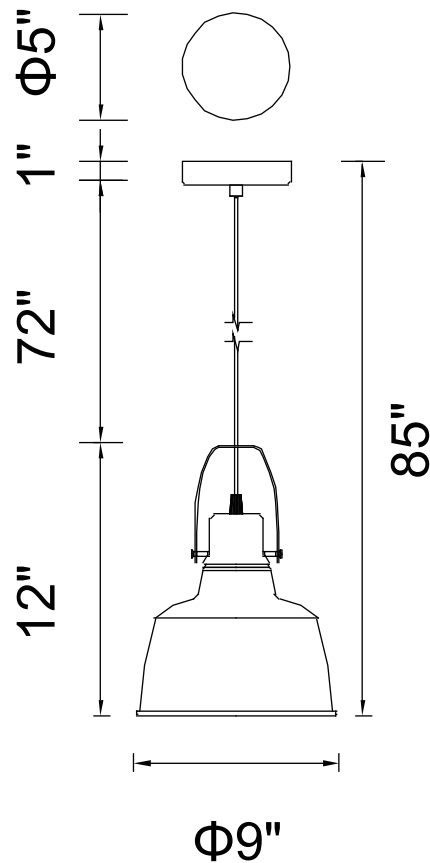

PROJECT: _____

FIXTURE TYPE: _____

LOCATION: _____

CONTACT/PHONE: _____

Item	9845P9-1-101
Collection	ELISA
Finish	Black
Glass	-----
Crystal	-----
Input	120V AC,60HZ,AC

Shade	-----
Length/Dia.	9"
Width/Ext.	-----
Height	12"
Maximum	85"
Lumens	-----

Light Source	E26
Bulb Info.	1×60W
Included	-----
Dimmable	No
Color	-----
Weight	