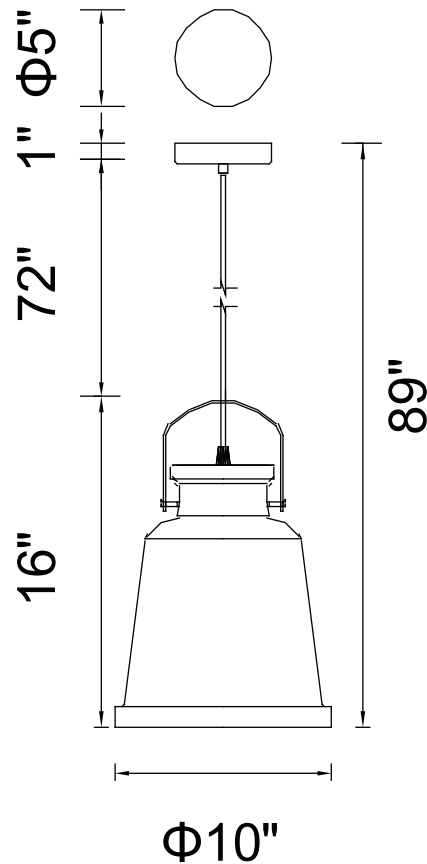

PROJECT: \_\_\_\_\_

FIXTURE TYPE: \_\_\_\_\_

LOCATION: \_\_\_\_\_

CONTACT/PHONE: \_\_\_\_\_

Item	9845P10-1-101
Collection	ELISA
Finish	Black
Glass	-----
Crystal	-----
Input	120V AC,60HZ,AC

Shade	-----
Length/Dia.	10"
Width/Ext.	-----
Height	16"
Maximum	89"
Lumens	-----

Light Source	E26
Bulb Info.	1×60W
Included	-----
Dimmable	No
Color	-----
Weight	