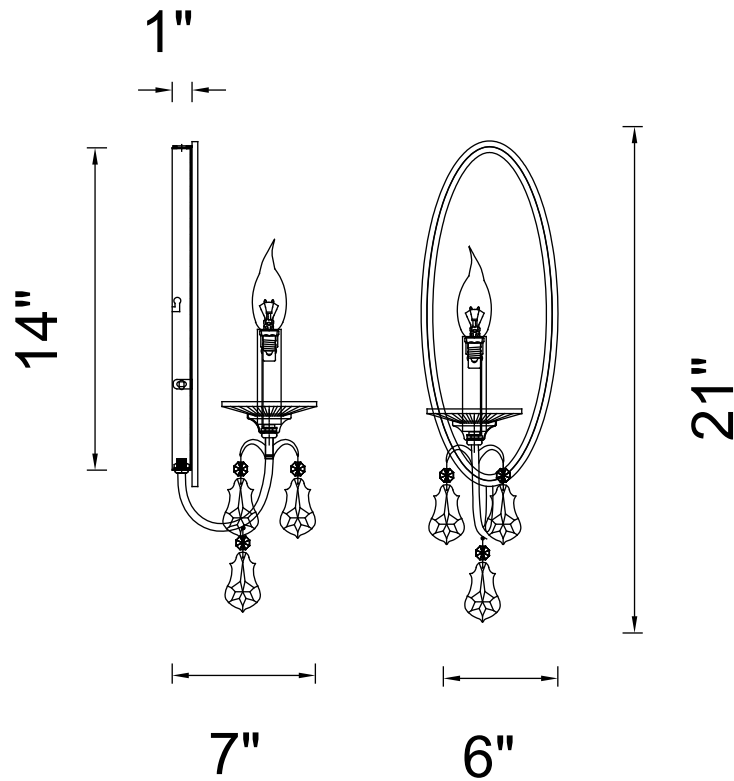

PROJECT: _____

FIXTURE TYPE: _____

LOCATION: _____

CONTACT/PHONE: _____

Item	9836W6-1-125
Collection	ELECTRA
Finish	Oxidized Bronze
Glass	-----
Crystal	-----
Input	120V AC,60HZ,AC

Shade	-----
Length/Dia.	6"
Width/Ext.	7"
Height	21"
Maximum	-----
Lumens	-----

Light Source	E12
Bulb Info.	1×60W
Included	-----
Dimmable	No
Color	-----
Weight	