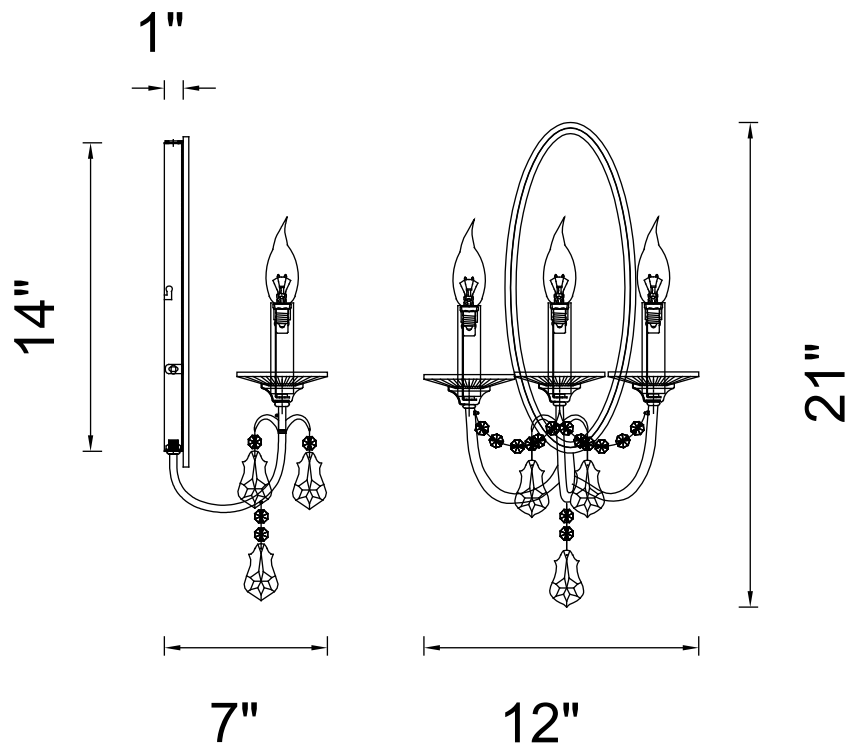

PROJECT: _____

FIXTURE TYPE: _____

LOCATION: _____

CONTACT/PHONE: _____

Item	9836W12-3-125
Collection	ELECTRA
Finish	Oxidized Bronze
Glass	-----
Crystal	-----
Input	120V AC,60HZ,AC

Shade	-----
Length/Dia.	12"
Width/Ext.	7"
Height	21"
Maximum	-----
Lumens	-----

Light Source	E12
Bulb Info.	3×60W
Included	-----
Dimmable	No
Color	-----
Weight	