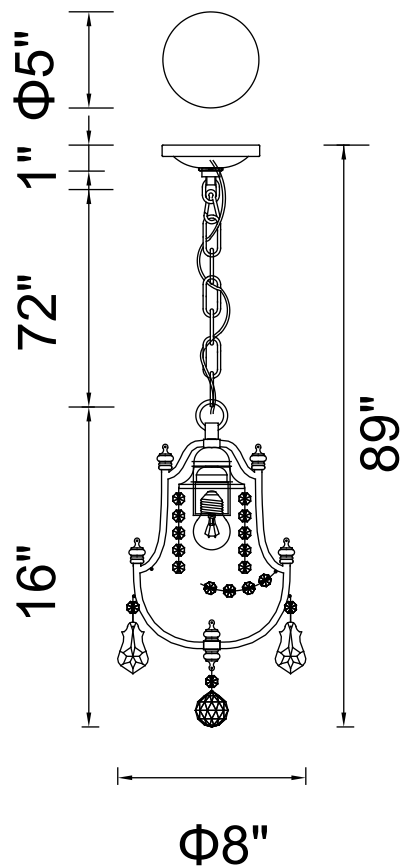

PROJECT: _____

FIXTURE TYPE: _____

LOCATION: _____

CONTACT/PHONE: _____

Item	9836P8-1-125
Collection	ELECTRA
Finish	Oxidized Bronze
Glass	-----
Crystal	-----
Input	120V AC,60HZ,AC

Shade	-----
Length/Dia.	8"
Width/Ext.	-----
Height	16"
Maximum	89"
Lumens	-----

Light Source	E26
Bulb Info.	1×60W
Included	-----
Dimmable	No
Color	-----
Weight	