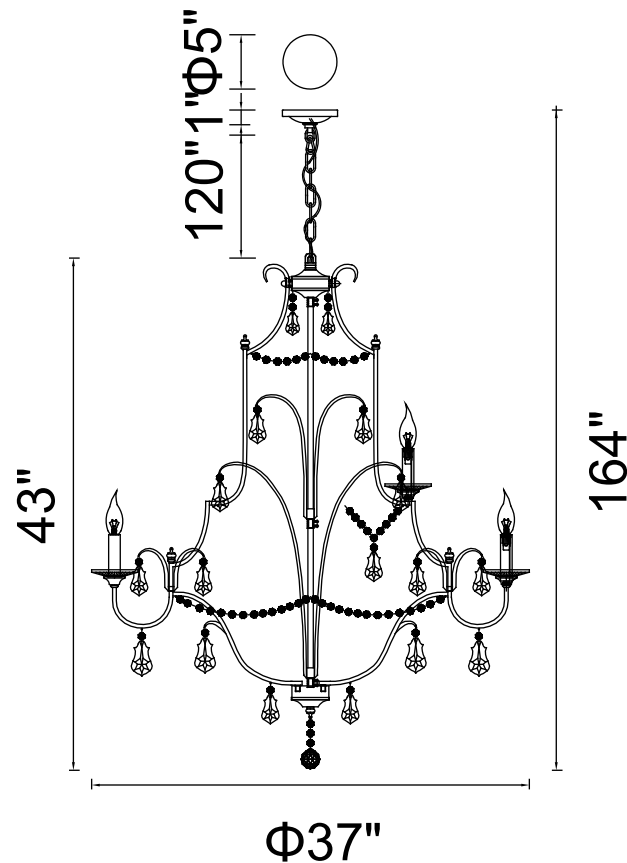

PROJECT: _____

FIXTURE TYPE: _____

LOCATION: _____

CONTACT/PHONE: _____

Item	9836P37-12-125
Collection	ELECTRA
Finish	Oxidized Bronze
Glass	-----
Crystal	-----
Input	120V AC,60HZ,AC

Shade	-----
Length/Dia.	37"
Width/Ext.	-----
Height	43"
Maximum	164"
Lumens	-----

Light Source	E12
Bulb Info.	12×60W
Included	-----
Dimmable	No
Color	-----
Weight	