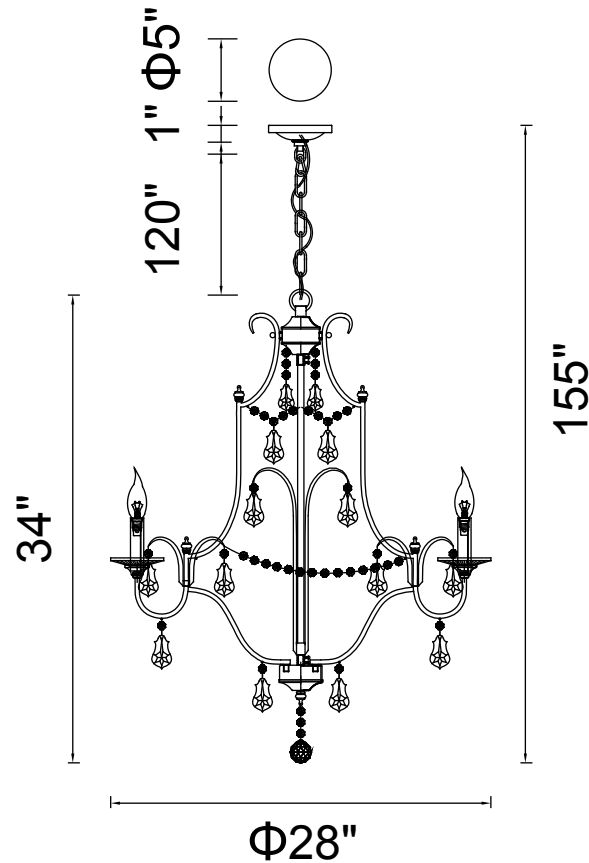

PROJECT: _____

FIXTURE TYPE: _____

LOCATION: _____

CONTACT/PHONE: _____

Item	9836P28-6-125
Collection	ELECTRA
Finish	Oxidized Bronze
Glass	-----
Crystal	-----
Input	120V AC,60HZ,AC

Shade	-----
Length/Dia.	28"
Width/Ext.	-----
Height	34"
Maximum	155"
Lumens	-----

Light Source	E12
Bulb Info.	6×60W
Included	-----
Dimmable	No
Color	-----
Weight	