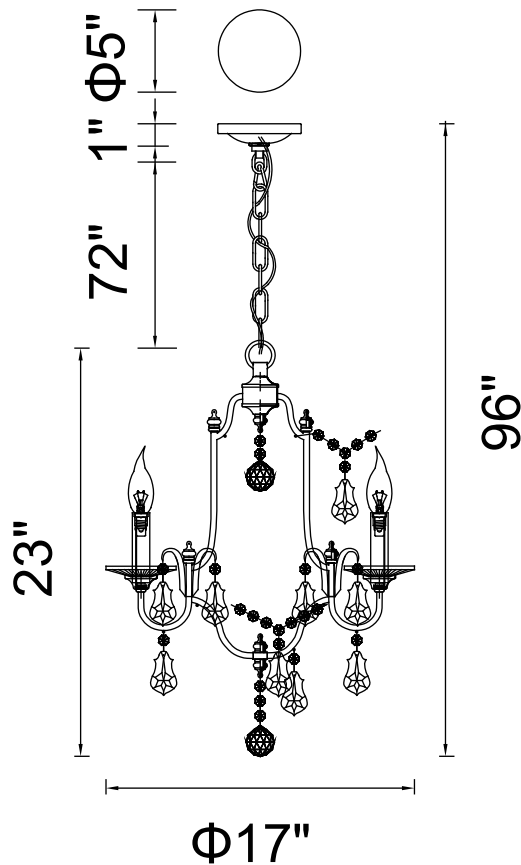

PROJECT: _____

FIXTURE TYPE: _____

LOCATION: _____

CONTACT/PHONE: _____

Item	9836P17-4-125
Collection	ELECTRA
Finish	Oxidized Bronze
Glass	-----
Crystal	-----
Input	120V AC,60HZ,AC

Shade	-----
Length/Dia.	17"
Width/Ext.	-----
Height	23"
Maximum	96"
Lumens	-----

Light Source	E12
Bulb Info.	4×60W
Included	-----
Dimmable	No
Color	-----
Weight	