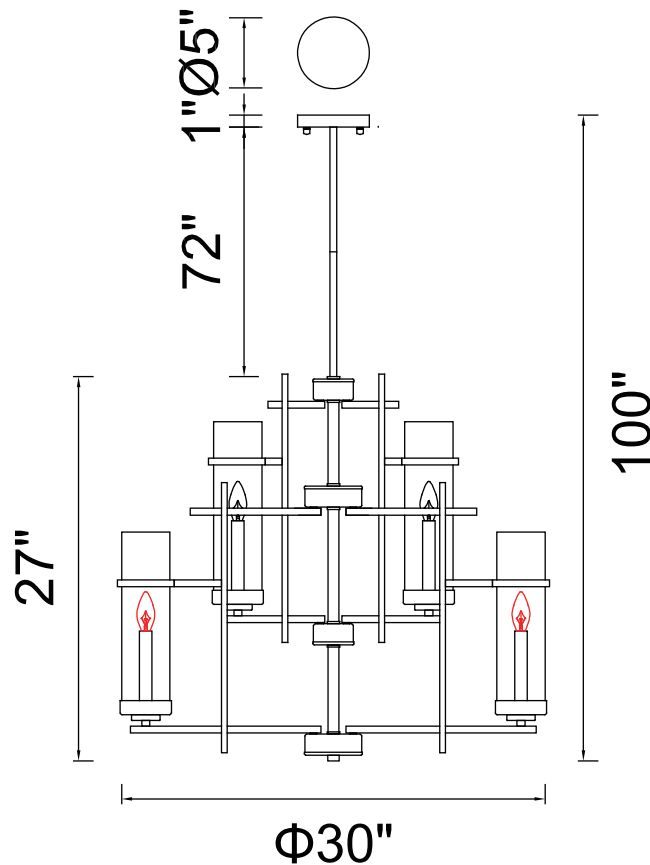

PROJECT: _____

FIXTURE TYPE: _____

LOCATION: _____

CONTACT/PHONE: _____

Item	9827P30-12-101-A
Collection	SIERRA
Finish	Black
Glass	Clear
Crystal	-----
Input	120V AC,60HZ,AC

Shade	-----
Length/Dia.	30"
Width/Ext.	-----
Height	27"
Maximum	100"
Lumens	-----

Light Source	E12
Bulb Info.	12×60W
Included	-----
Dimmable	No
Color	-----
Weight	