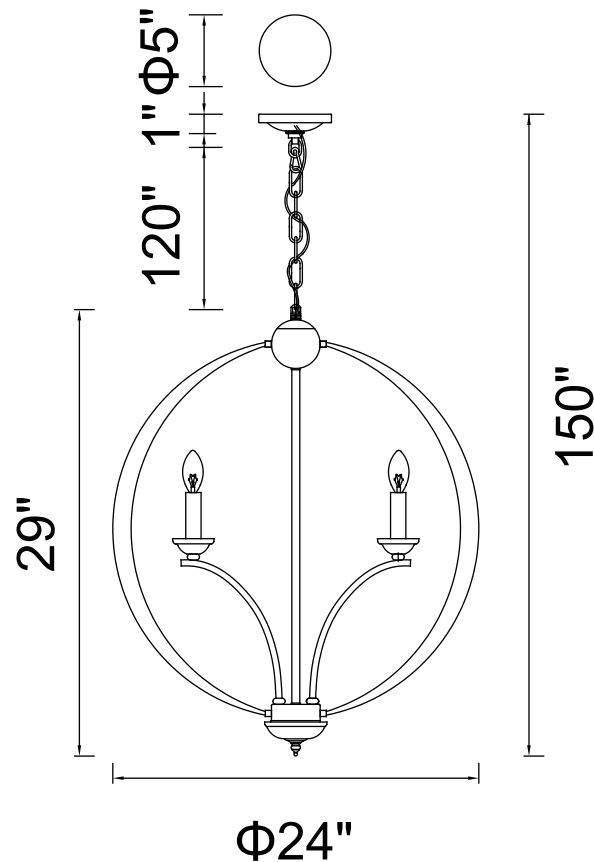

PROJECT: _____

FIXTURE TYPE: _____

LOCATION: _____

CONTACT/PHONE: _____

Item	9825P24-6-101
Collection	LONDON
Finish	Chrome
Glass	-----
Crystal	-----
Input	120V AC,60HZ,AC

Shade	-----
Length/Dia.	24"
Width/Ext.	-----
Height	29"
Maximum	150"
Lumens	-----

Light Source	E12
Bulb Info.	6×60W
Included	-----
Dimmable	No
Color	-----
Weight	