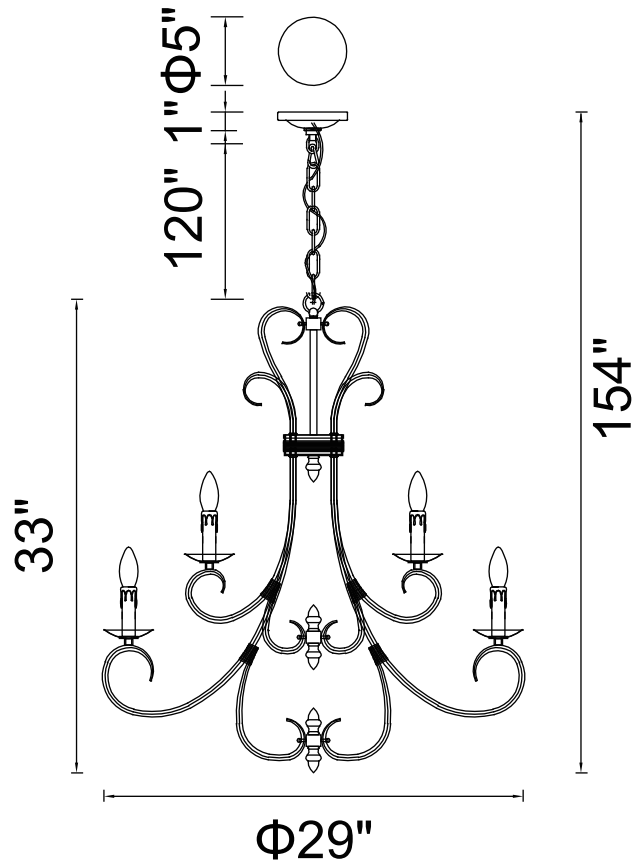

PROJECT: _____

FIXTURE TYPE: _____

LOCATION: _____

CONTACT/PHONE: _____

Item	9817P29-9-121
Collection	MADDY
Finish	Rubbed Brown
Glass	-----
Crystal	-----
Input	120V AC,60HZ,AC

Shade	-----
Length/Dia.	29"
Width/Ext.	-----
Height	33"
Maximum	154"
Lumens	-----

Light Source	E12
Bulb Info.	9×60W
Included	-----
Dimmable	No
Color	-----
Weight	