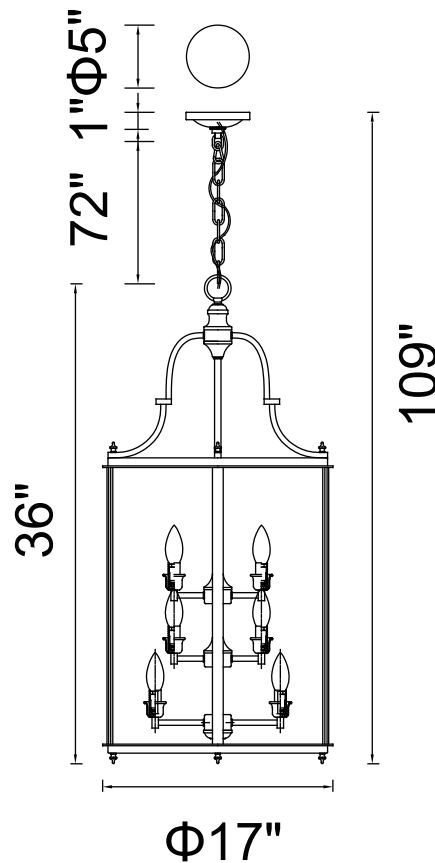

PROJECT: _____

FIXTURE TYPE: _____

LOCATION: _____

CONTACT/PHONE: _____

Item	9809P17-12-109-A
Collection	DESIRE
Finish	Oil Rubbed Bronze
Glass	Clear
Crystal	-----
Input	120V AC,60HZ,AC

Shade	-----
Length/Dia.	17"
Width/Ext.	-----
Height	36"
Maximum	109"
Lumens	-----

Light Source	E12
Bulb Info.	12×60W
Included	-----
Dimmable	No
Color	-----
Weight	