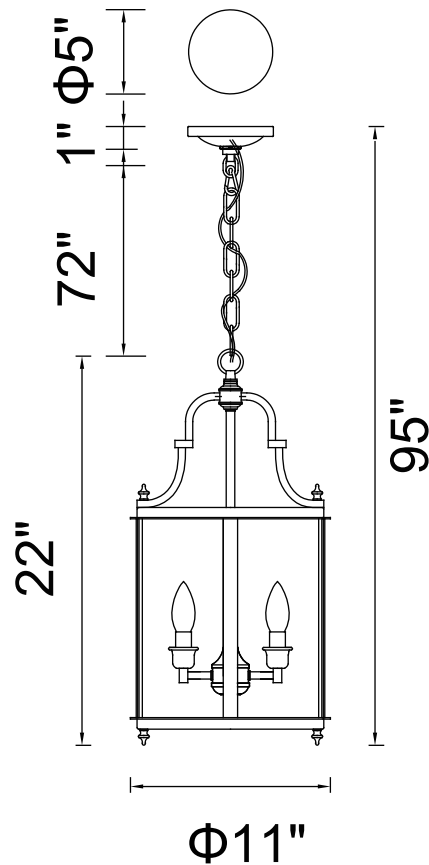

PROJECT: _____

FIXTURE TYPE: _____

LOCATION: _____

CONTACT/PHONE: _____

Item	9809P11-4-109
Collection	DESIRE
Finish	Oil Rubbed Bronze
Glass	Clear
Crystal	-----
Input	120V AC,60HZ,AC

Shade	-----
Length/Dia.	11"
Width/Ext.	-----
Height	22"
Maximum	95"
Lumens	-----

Light Source	E12
Bulb Info.	4×60W
Included	-----
Dimmable	No
Color	-----
Weight	