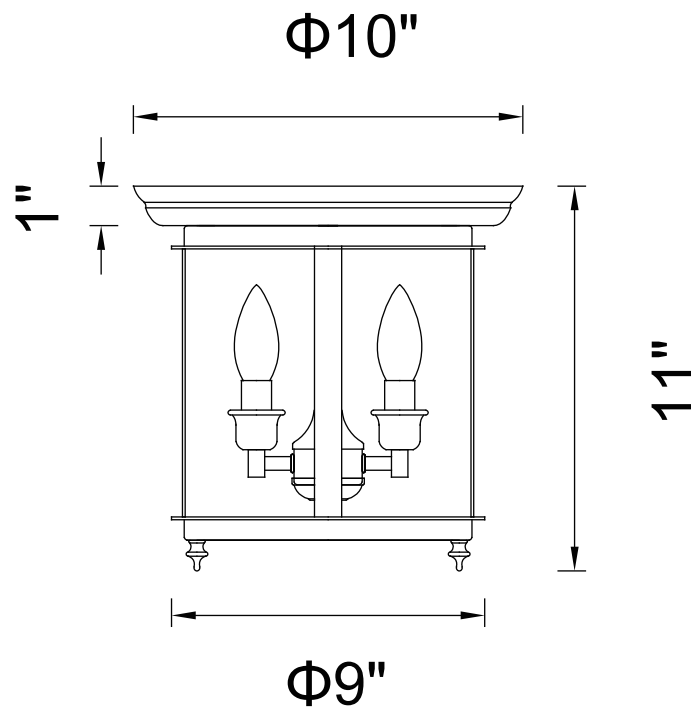

PROJECT: _____

FIXTURE TYPE: _____

LOCATION: _____

CONTACT/PHONE: _____

Item	9809C10-3-109
Collection	DESIRE
Finish	Oil Rubbed Bronze
Glass	Clear
Crystal	-----
Input	120V AC,60HZ,AC

Shade	-----
Length/Dia.	10"
Width/Ext.	-----
Height	11"
Maximum	-----
Lumens	-----

Light Source	E12
Bulb Info.	3×60W
Included	-----
Dimmable	No
Color	-----
Weight	