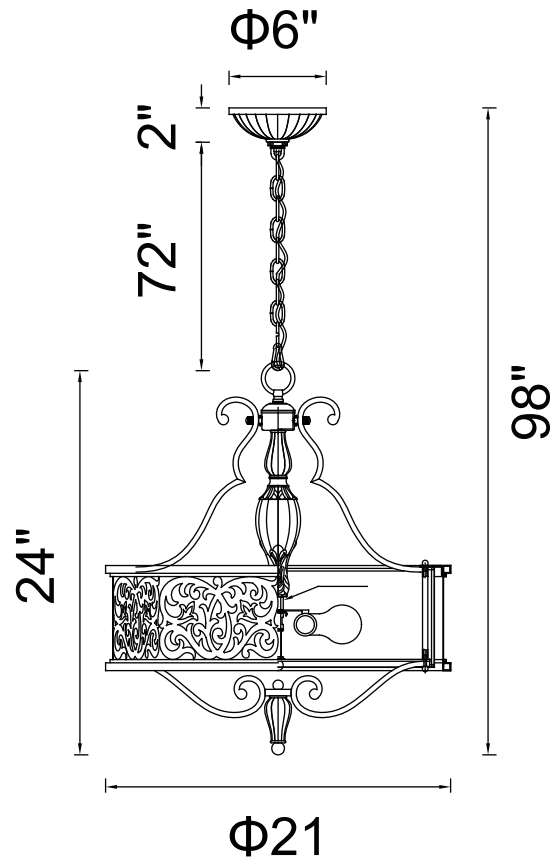

PROJECT: \_\_\_\_\_

FIXTURE TYPE: \_\_\_\_\_

LOCATION: \_\_\_\_\_

CONTACT/PHONE: \_\_\_\_\_

Item	9807P21-5-116-A
Collection	NICOLE
Finish	Brushed Chocolate
Glass	-----
Crystal	-----
Input	120V AC,60HZ,AC

Shade	-----
Length/Dia.	21"
Width/Ext.	-----
Height	24"
Maximum	98"
Lumens	-----

Light Source	E26
Bulb Info.	5×60W
Included	-----
Dimmable	No
Color	-----
Weight	