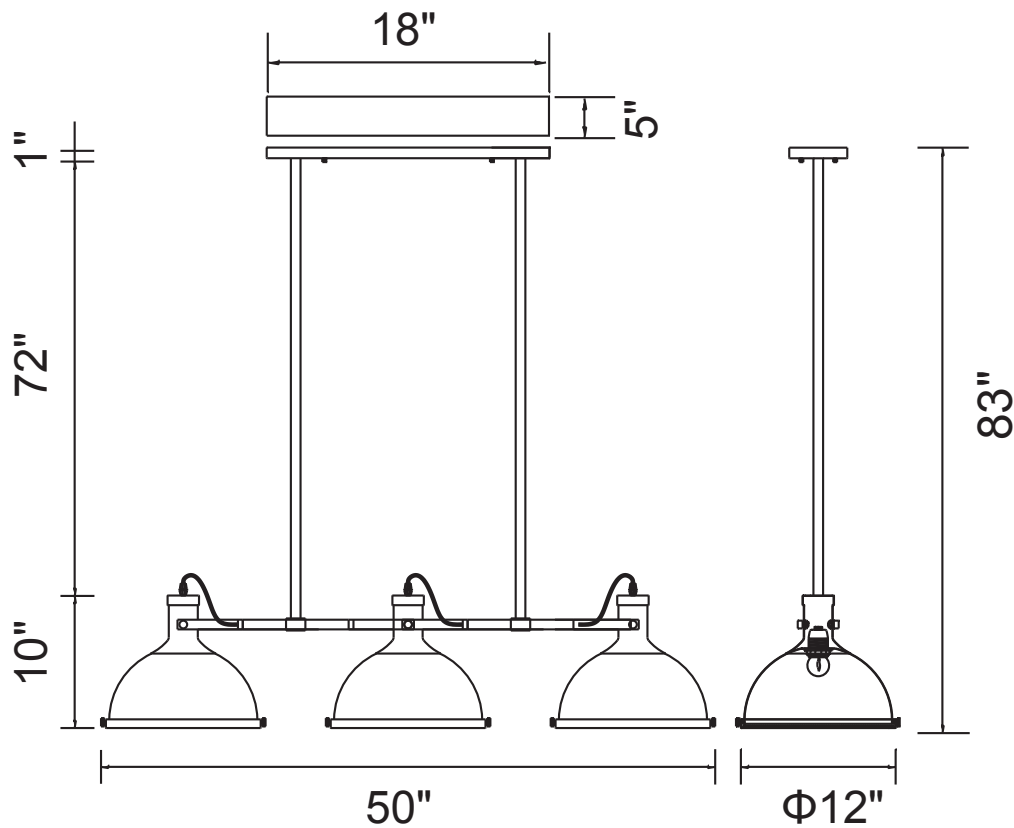

PROJECT: _____

FIXTURE TYPE: _____

LOCATION: _____

CONTACT/PHONE: _____

Item	9760P50-3-101
Collection	STRUM
Finish	Black
Glass	Clear
Crystal	-----
Input	120V AC,60HZ,AC

Shade	-----
Length/Dia.	50"
Width/Ext.	12"
Height	10"
Maximum	83"
Lumens	-----

Light Source	E26
Bulb Info.	3×60W
Included	-----
Dimmable	No
Color	-----
Weight	