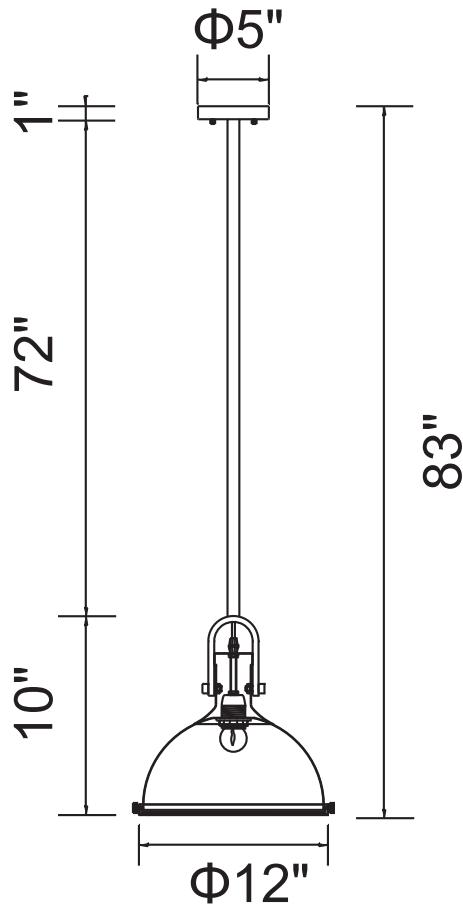

PROJECT: _____
 FIXTURE TYPE: _____
 LOCATION: _____
 CONTACT/PHONE: _____

Item	9760P12-1-101
Collection	STRUM
Finish	Black
Glass	Clear
Crystal	-----
Input	120V AC,60HZ,AC

Shade	-----
Length/Dia.	12"
Width/Ext.	-----
Height	10"
Maximum	83"
Lumens	-----

Light Source	E26
Bulb Info.	1×60W
Included	-----
Dimmable	No
Color	-----
Weight	