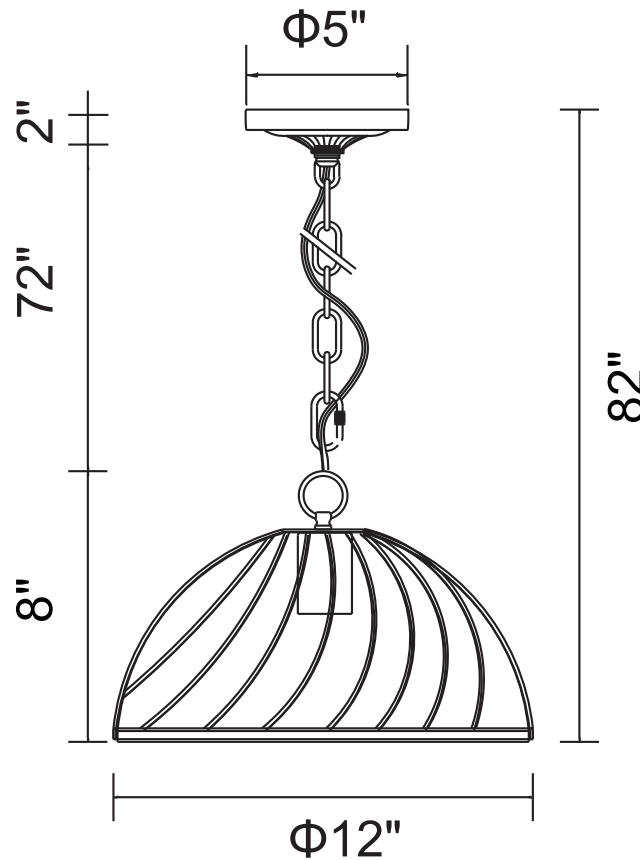

PROJECT: _____

FIXTURE TYPE: _____

LOCATION: _____

CONTACT/PHONE: _____

Item	9755P12-1-101
Collection	ESCOT
Finish	Black
Glass	Clear
Crystal	-----
Input	120V AC,60HZ,AC

Shade	-----
Length/Dia.	12"
Width/Ext.	-----
Height	8"
Maximum	82"
Lumens	-----

Light Source	E26
Bulb Info.	1×60W
Included	-----
Dimmable	No
Color	-----
Weight	