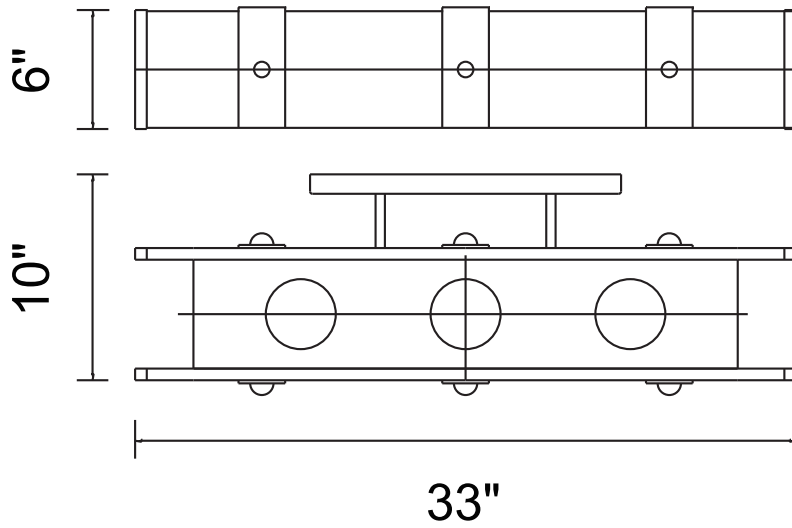

PROJECT: _____

FIXTURE TYPE: _____

LOCATION: _____

CONTACT/PHONE: _____

Item	9748W33-3-101
Collection	PAGO
Finish	Black
Glass	-----
Crystal	-----
Input	120V AC,60HZ,AC

Shade	-----
Length/Dia.	33"
Width/Ext.	10"
Height	6"
Maximum	6"
Lumens	936

Light Source	LED
Bulb Info.	3x7W AC COB
Included	-----
Dimmable	No
Color	3000K
Weight	