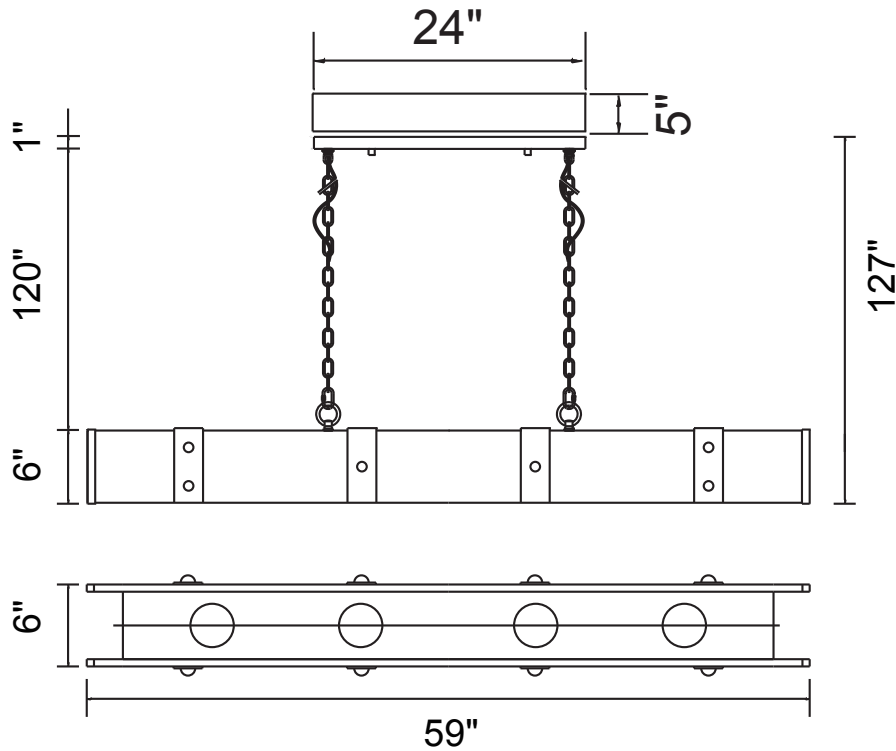

PROJECT: \_\_\_\_\_  
 FIXTURE TYPE: \_\_\_\_\_  
 LOCATION: \_\_\_\_\_  
 CONTACT/PHONE: \_\_\_\_\_

Item	9748P59-4-101
Collection	PAGO
Finish	Black
Glass	-----
Crystal	-----
Input	120V AC,60HZ,AC

Shade	-----
Length/Dia.	59"
Width/Ext.	6"
Height	6"
Maximum	127"
Lumens	1080

Light Source	LED
Bulb Info.	4x7W AC COB
Included	-----
Dimmable	No
Color	3000K
Weight	