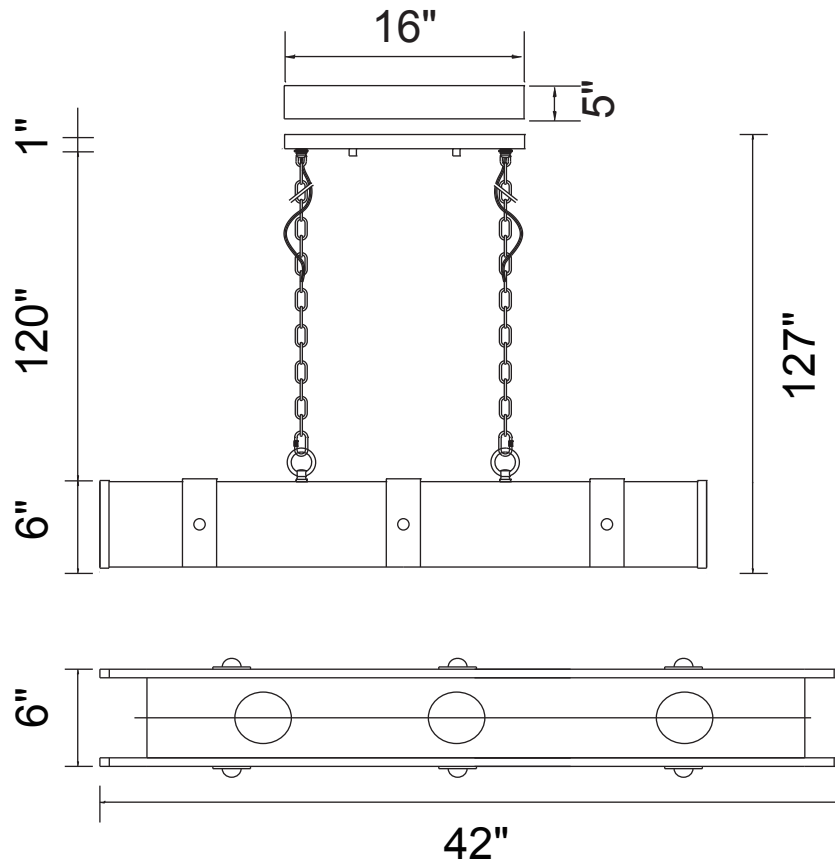

PROJECT: _____

FIXTURE TYPE: _____

LOCATION: _____

CONTACT/PHONE: _____

Item	9748P42-3-101
Collection	PAGO
Finish	Black
Glass	-----
Crystal	-----
Input	120V AC,60HZ,AC

Shade	-----
Length/Dia.	42"
Width/Ext.	6"
Height	6"
Maximum	127"
Lumens	936

Light Source	LED
Bulb Info.	3×7W AC COB
Included	-----
Dimmable	No
Color	3000K
Weight	