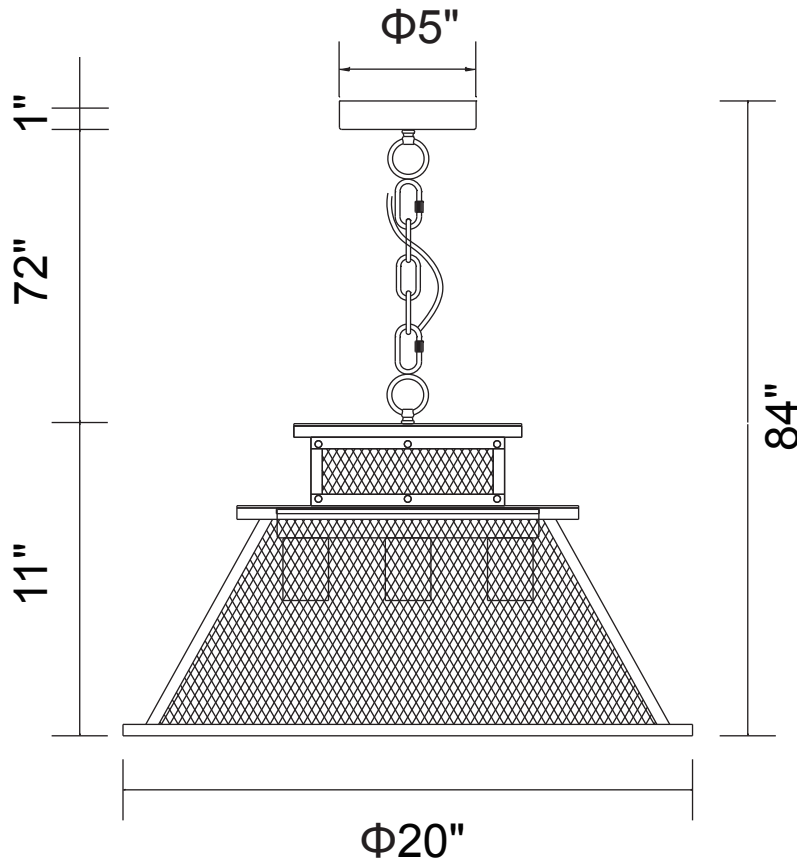

PROJECT: _____

FIXTURE TYPE: _____

LOCATION: _____

CONTACT/PHONE: _____

Item	9745P20-5-219
Collection	SAVILL
Finish	Reddish Black
Glass	-----
Crystal	-----
Input	120V AC,60HZ,AC

Shade	-----
Length/Dia.	20"
Width/Ext.	-----
Height	11"
Maximum	84"
Lumens	-----

Light Source	E26
Bulb Info.	5×60W
Included	-----
Dimmable	No
Color	-----
Weight	