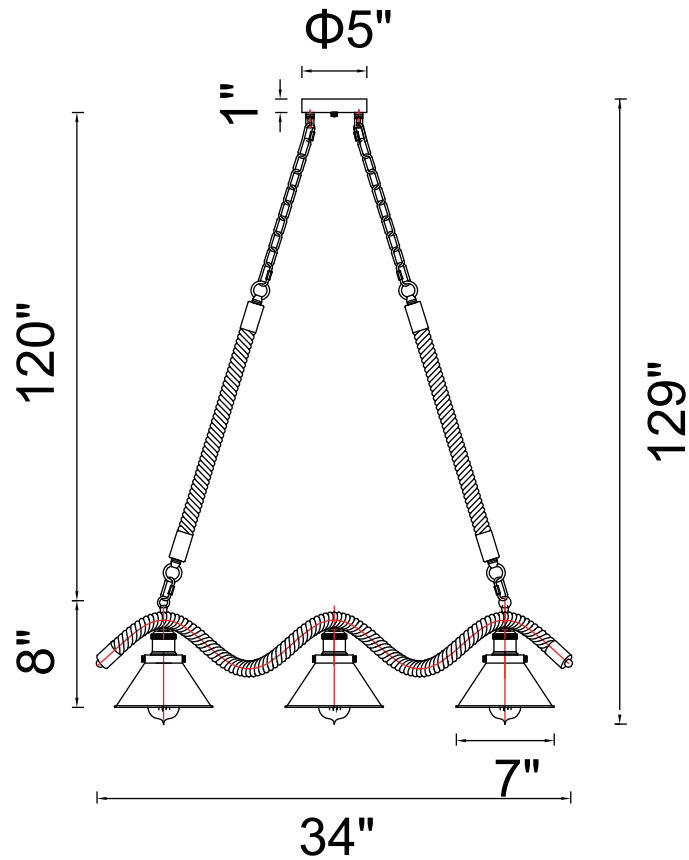

PROJECT: _____

FIXTURE TYPE: _____

LOCATION: _____

CONTACT/PHONE: _____

Item	9740P34-3-101
Collection	PADMA
Finish	Black
Glass	-----
Crystal	-----
Input	120V AC,60HZ,AC

Shade	-----
Length/Dia.	34"
Width/Ext.	-----
Height	8"
Maximum	129"
Lumens	-----

Light Source	E26
Bulb Info.	3×60W
Included	-----
Dimmable	No
Color	-----
Weight	