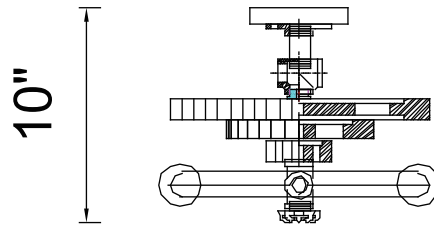

PROJECT: \_\_\_\_\_

FIXTURE TYPE: \_\_\_\_\_

LOCATION: \_\_\_\_\_

CONTACT/PHONE: \_\_\_\_\_

13"

Item	9738W13-2-187
Collection	SOTO
Finish	Gray
Glass	-----
Crystal	-----
Input	120V AC,60HZ,AC

Shade	-----
Length/Dia.	13"
Width/Ext.	10"
Height	21"
Maximum	-----
Lumens	-----

Light Source	E26
Bulb Info.	2x60W
Included	-----
Dimmable	No
Color	-----
Weight	