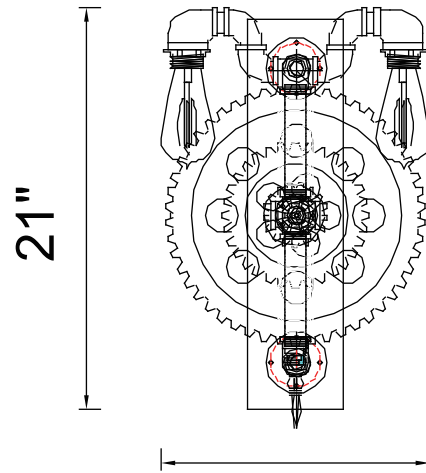

PROJECT: \_\_\_\_\_

FIXTURE TYPE: \_\_\_\_\_

LOCATION: \_\_\_\_\_

CONTACT/PHONE: \_\_\_\_\_

13"

Item	9738W13-2-187
Collection	SOTO
Finish	Gray
Glass	-----
Crystal	-----
Input	120V AC,60HZ,AC

Shade	-----
Length/Dia.	13"
Width/Ext.	10"
Height	21"
Maximum	-----
Lumens	-----

Light Source	E26
Bulb Info.	2x60W
Included	-----
Dimmable	No
Color	-----
Weight	