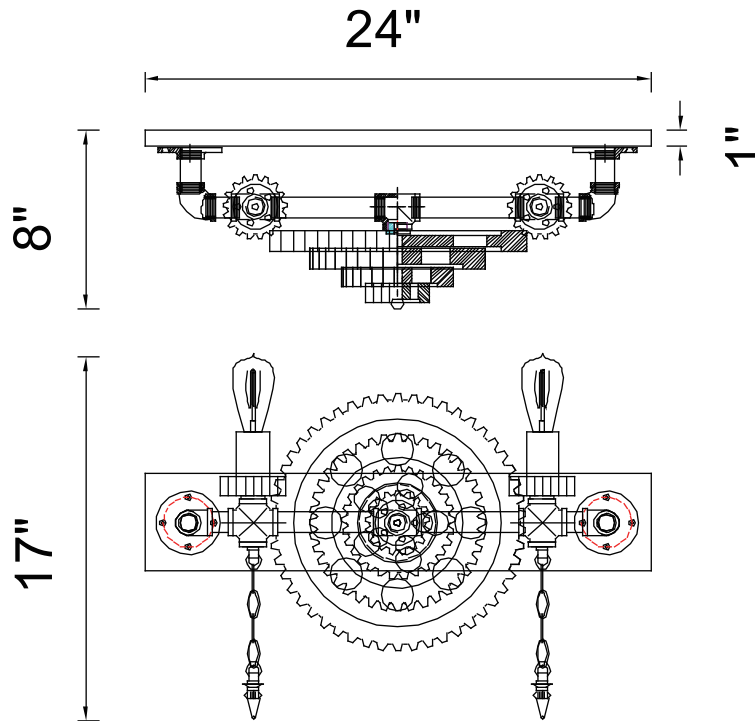

PROJECT: \_\_\_\_\_

FIXTURE TYPE: \_\_\_\_\_

LOCATION: \_\_\_\_\_

CONTACT/PHONE: \_\_\_\_\_

Item	9737W24-2-187
Collection	SOTO
Finish	Gray
Glass	-----
Crystal	-----
Input	120V AC,60HZ,AC

Shade	-----
Length/Dia.	24"
Width/Ext.	8"
Height	17"
Maximum	-----
Lumens	-----

Light Source	E26
Bulb Info.	2×60W
Included	-----
Dimmable	No
Color	-----
Weight	