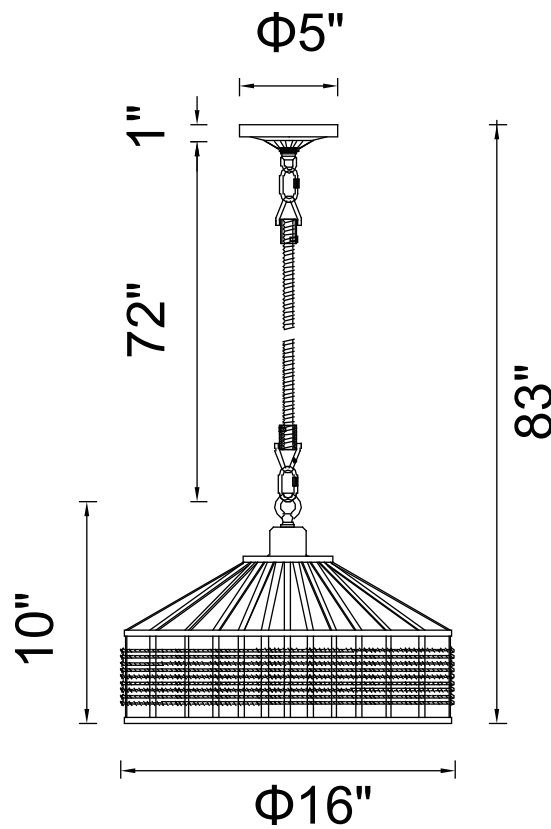

PROJECT: \_\_\_\_\_

FIXTURE TYPE: \_\_\_\_\_

LOCATION: \_\_\_\_\_

CONTACT/PHONE: \_\_\_\_\_

Item	9731P16-1-101
Collection	PADMA
Finish	Black
Glass	-----
Crystal	-----
Input	120V AC,60HZ,AC

Shade	-----
Length/Dia.	16"
Width/Ext.	-----
Height	10"
Maximum	83"
Lumens	-----

Light Source	E26
Bulb Info.	1×60W
Included	-----
Dimmable	No
Color	-----
Weight	