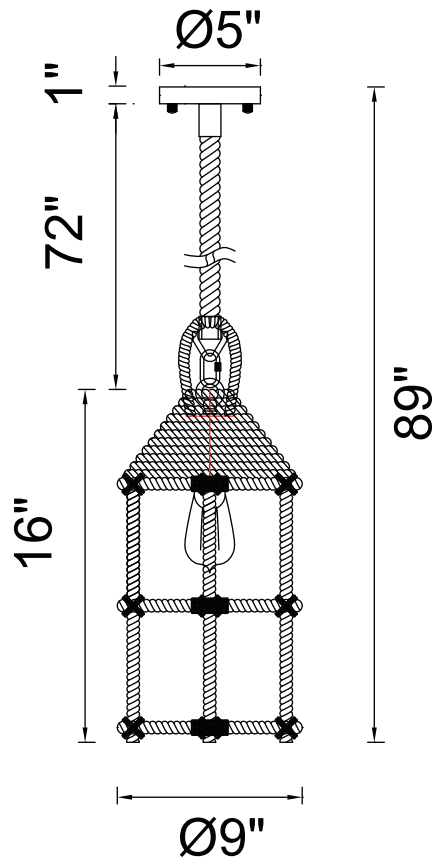

PROJECT: _____

FIXTURE TYPE: _____

LOCATION: _____

CONTACT/PHONE: _____

Item	9729P9-1-101
Collection	PADMA
Finish	Black
Glass	-----
Crystal	-----
Input	120V AC,60HZ,AC

Shade	-----
Length/Dia.	9"
Width/Ext.	-----
Height	16"
Maximum	89"
Lumens	-----

Light Source	E26
Bulb Info.	1×60W
Included	-----
Dimmable	No
Color	-----
Weight	