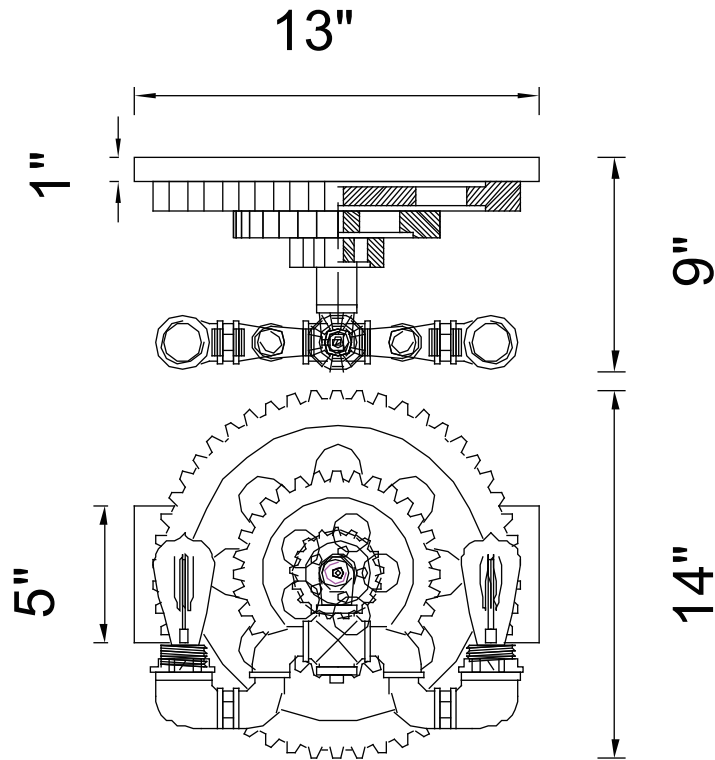

PROJECT: _____
 FIXTURE TYPE: _____
 LOCATION: _____
 CONTACT/PHONE: _____

Item	9728W13-2-210
Collection	MANCHI
Finish	Blackened Red
Glass	-----
Crystal	-----
Input	120V AC,60HZ,AC

Shade	-----
Length/Dia.	13"
Width/Ext.	9"
Height	14"
Maximum	-----
Lumens	-----

Light Source	E26
Bulb Info.	2×60W
Included	-----
Dimmable	No
Color	-----
Weight	