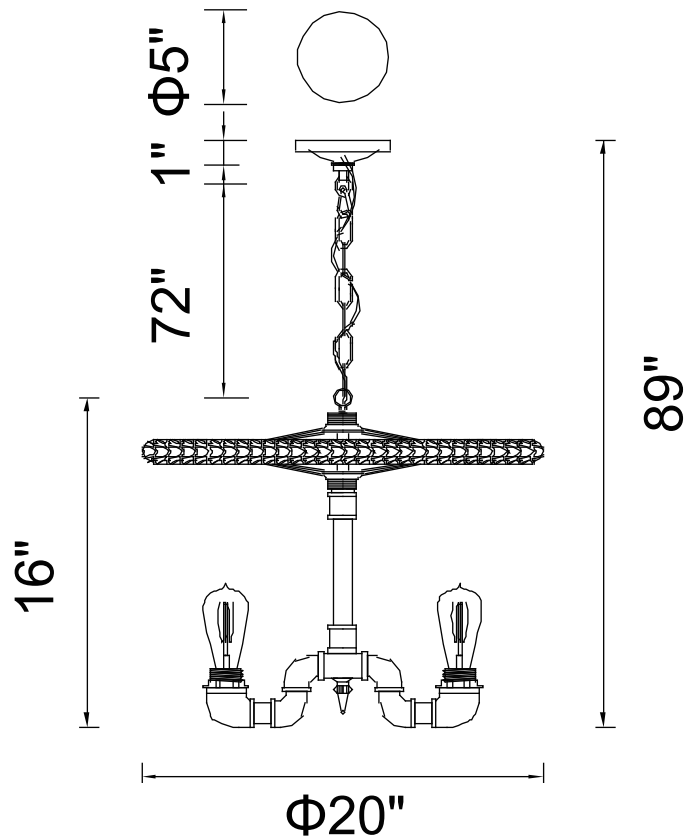

PROJECT: _____

FIXTURE TYPE: _____

LOCATION: _____

CONTACT/PHONE: _____

Item	9725P20-4-211
Collection	UNION
Finish	GrBlackened Copperay
Glass	-----
Crystal	-----
Input	120V AC,60HZ,AC

Shade	-----
Length/Dia.	20"
Width/Ext.	-----
Height	16"
Maximum	89"
Lumens	-----

Light Source	E26
Bulb Info.	4x60W
Included	-----
Dimmable	No
Color	-----
Weight	