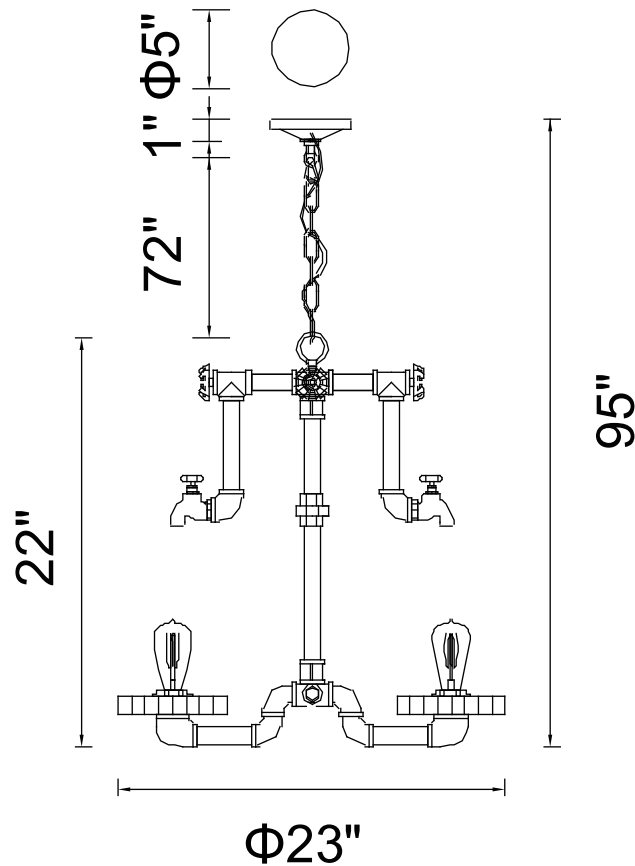

PROJECT: _____

FIXTURE TYPE: _____

LOCATION: _____

CONTACT/PHONE: _____

Item	9724P23-4-210
Collection	SOTO
Finish	Speckled Copper
Glass	-----
Crystal	-----
Input	120V AC,60HZ,AC

Shade	-----
Length/Dia.	23"
Width/Ext.	-----
Height	22"
Maximum	95"
Lumens	-----

Light Source	E26
Bulb Info.	4×60W
Included	-----
Dimmable	No
Color	-----
Weight	