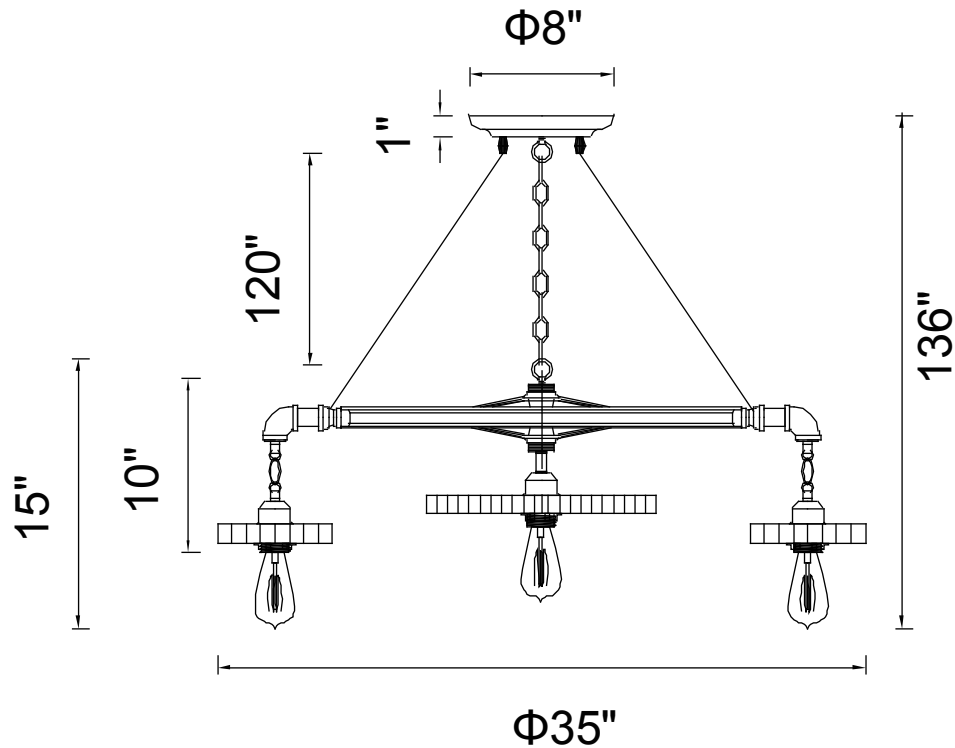

PROJECT: \_\_\_\_\_

FIXTURE TYPE: \_\_\_\_\_

LOCATION: \_\_\_\_\_

CONTACT/PHONE: \_\_\_\_\_

Item	9723P35-7-211
Collection	PRADO
Finish	Blackened Copper
Glass	-----
Crystal	-----
Input	120V AC,60HZ,AC

Shade	-----
Length/Dia.	35"
Width/Ext.	-----
Height	15"
Maximum	136"
Lumens	-----

Light Source	E26
Bulb Info.	7×60W
Included	-----
Dimmable	No
Color	-----
Weight	