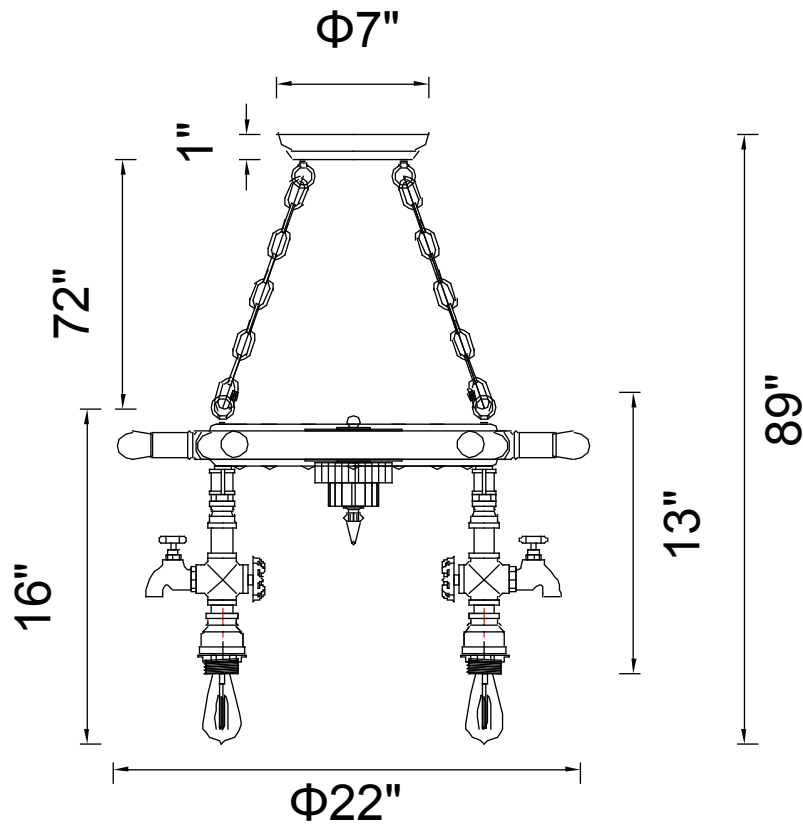

PROJECT: _____

FIXTURE TYPE: _____

LOCATION: _____

CONTACT/PHONE: _____

Item	9718P22-3-210-A
Collection	MANOR
Finish	Speckled Copper
Glass	-----
Crystal	-----
Input	120V AC,60HZ,AC

Shade	-----
Length/Dia.	22"
Width/Ext.	13"
Height	16"
Maximum	89"
Lumens	-----

Light Source	E26
Bulb Info.	3×60W
Included	-----
Dimmable	No
Color	-----
Weight	