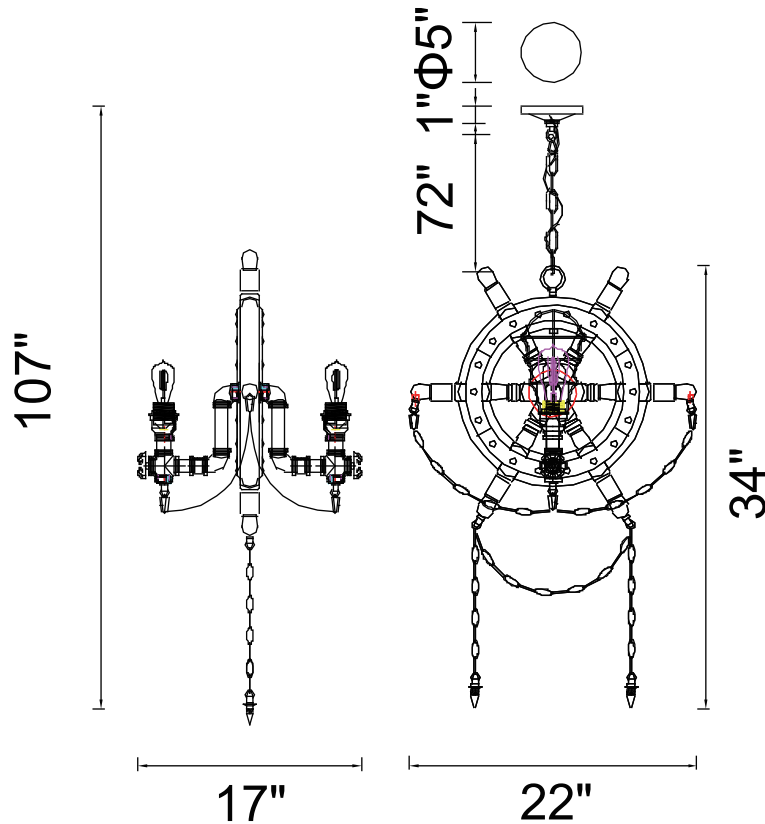

PROJECT: \_\_\_\_\_

FIXTURE TYPE: \_\_\_\_\_

LOCATION: \_\_\_\_\_

CONTACT/PHONE: \_\_\_\_\_

|            |                 |
|------------|-----------------|
| Item       | 9718P22-2-210-B |
| Collection | MANOR           |
| Finish     | Speckled Copper |
| Glass      | -----           |
| Crystal    | -----           |
| Input      | 120V AC,60HZ,AC |

|             |       |
|-------------|-------|
| Shade       | ----- |
| Length/Dia. | 22"   |
| Width/Ext.  | 17"   |
| Height      | 34"   |
| Maximum     | 107"  |
| Lumens      | ----- |

|              |       |
|--------------|-------|
| Light Source | E26   |
| Bulb Info.   | 2×60W |
| Included     | ----- |
| Dimmable     | No    |
| Color        | ----- |
| Weight       |       |