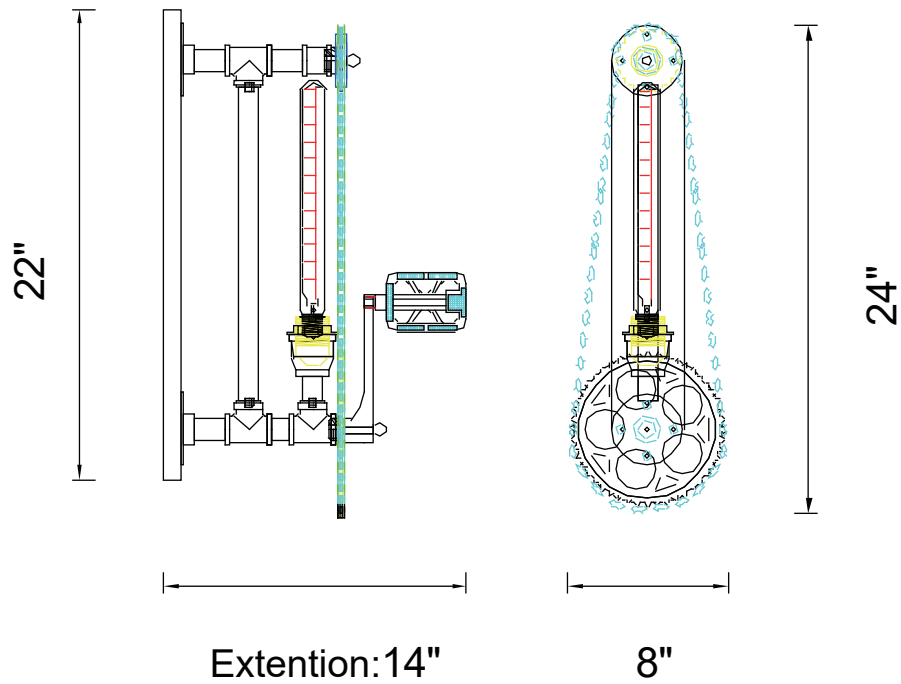

PROJECT: \_\_\_\_\_

FIXTURE TYPE: \_\_\_\_\_

LOCATION: \_\_\_\_\_

CONTACT/PHONE: \_\_\_\_\_

|            |                 |
|------------|-----------------|
| Item       | 9707W8-1-187    |
| Collection | BICI            |
| Finish     | Silver Gray     |
| Glass      | -----           |
| Crystal    | -----           |
| Input      | 120V AC,60HZ,AC |

|             |       |
|-------------|-------|
| Shade       | ----- |
| Length/Dia. | 8"    |
| Width/Ext.  | 14"   |
| Height      | 24"   |
| Maximum     | ----- |
| Lumens      | ----- |

|              |       |
|--------------|-------|
| Light Source | E26   |
| Bulb Info.   | 1×60W |
| Included     | ----- |
| Dimmable     | Yes   |
| Color        | ----- |
| Weight       | ----- |