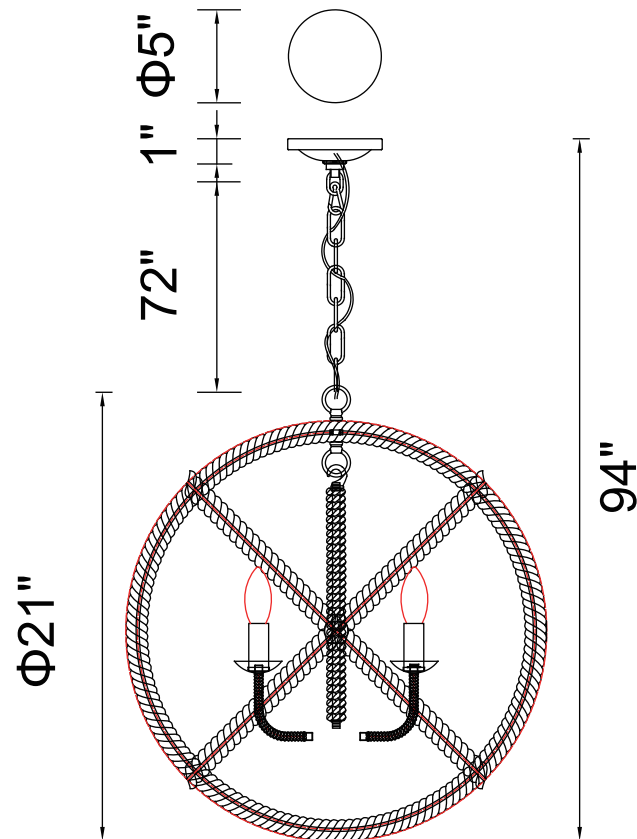

PROJECT: \_\_\_\_\_

FIXTURE TYPE: \_\_\_\_\_

LOCATION: \_\_\_\_\_

CONTACT/PHONE: \_\_\_\_\_

Item	9706P21-5-101
Collection	PADMA
Finish	Black
Glass	-----
Crystal	-----
Input	120V AC,60HZ,AC

Shade	-----
Length/Dia.	21"
Width/Ext.	-----
Height	21"
Maximum	94"
Lumens	-----

Light Source	E12
Bulb Info.	5×60W
Included	-----
Dimmable	No
Color	-----
Weight	