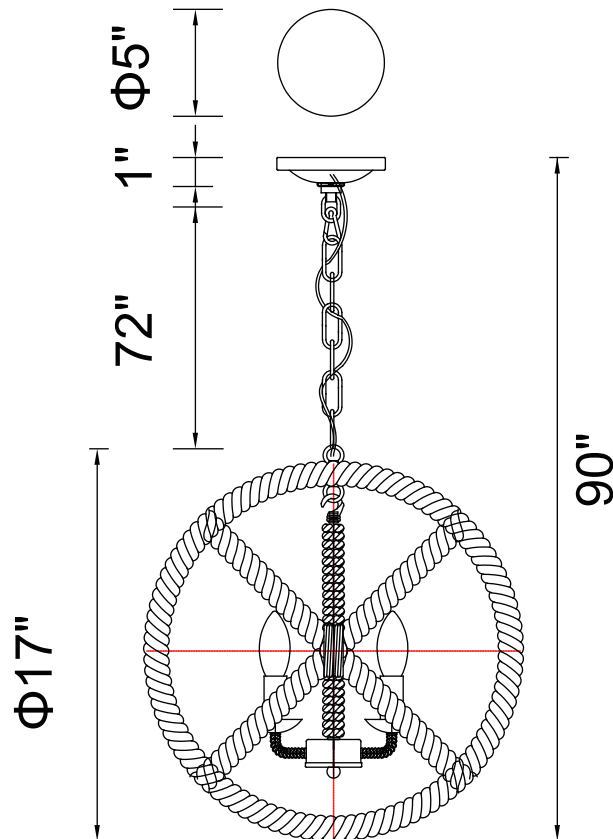

PROJECT: \_\_\_\_\_

FIXTURE TYPE: \_\_\_\_\_

LOCATION: \_\_\_\_\_

CONTACT/PHONE: \_\_\_\_\_

Item	9706P17-4-101
Collection	PADMA
Finish	Black
Glass	-----
Crystal	-----
Input	120V AC,60HZ,AC

Shade	-----
Length/Dia.	17"
Width/Ext.	-----
Height	17"
Maximum	90"
Lumens	-----

Light Source	E12
Bulb Info.	4×60W
Included	-----
Dimmable	No
Color	-----
Weight	