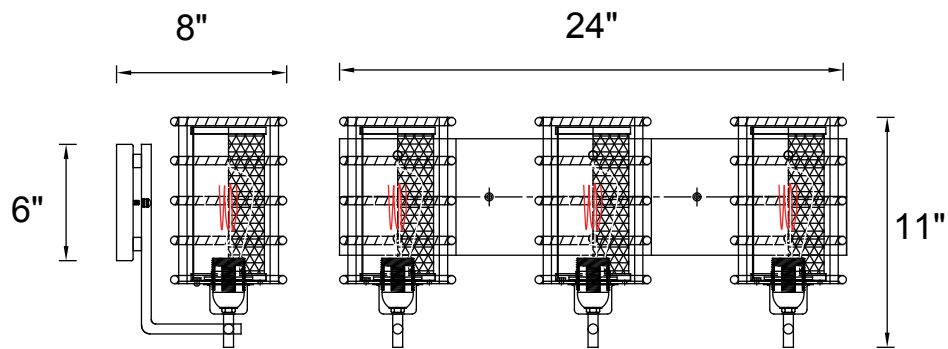

PROJECT: \_\_\_\_\_

FIXTURE TYPE: \_\_\_\_\_

LOCATION: \_\_\_\_\_

CONTACT/PHONE: \_\_\_\_\_

Item	9700W24-3-197
Collection	DARYA
Finish	Brown
Glass	-----
Crystal	-----
Input	120V AC,60HZ,AC

Shade	-----
Length/Dia.	24"
Width/Ext.	8"
Height	11"
Maximum	-----
Lumens	-----

Light Source	E26
Bulb Info.	3×60W
Included	-----
Dimmable	No
Color	-----
Weight	