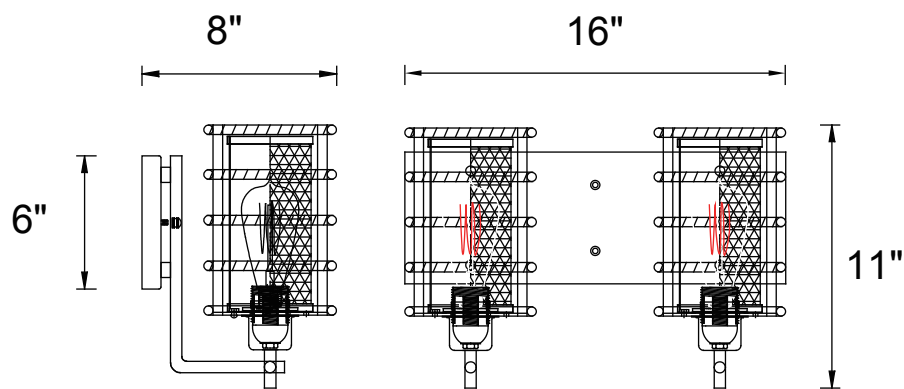

PROJECT: _____

FIXTURE TYPE: _____

LOCATION: _____

CONTACT/PHONE: _____

Item	9700W16-2-197
Collection	DARYA
Finish	Brown
Glass	-----
Crystal	-----
Input	120V AC,60HZ,AC

Shade	-----
Length/Dia.	16"
Width/Ext.	8"
Height	11"
Maximum	-----
Lumens	-----

Light Source	E26
Bulb Info.	2×60W
Included	-----
Dimmable	No
Color	-----
Weight	