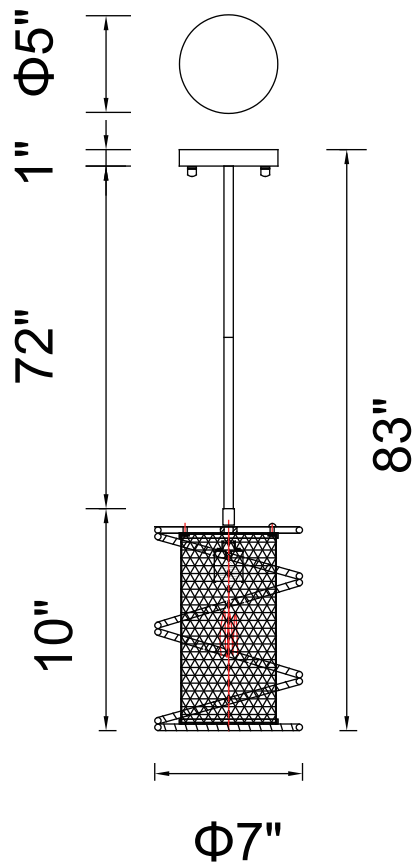

PROJECT: _____

FIXTURE TYPE: _____

LOCATION: _____

CONTACT/PHONE: _____

Item	9700P7-1-197
Collection	DARYA
Finish	Brown
Glass	-----
Crystal	-----
Input	120V AC,60HZ,AC

Shade	-----
Length/Dia.	7"
Width/Ext.	-----
Height	10"
Maximum	-----
Lumens	-----

Light Source	E26
Bulb Info.	1×60W
Included	-----
Dimmable	No
Color	-----
Weight	