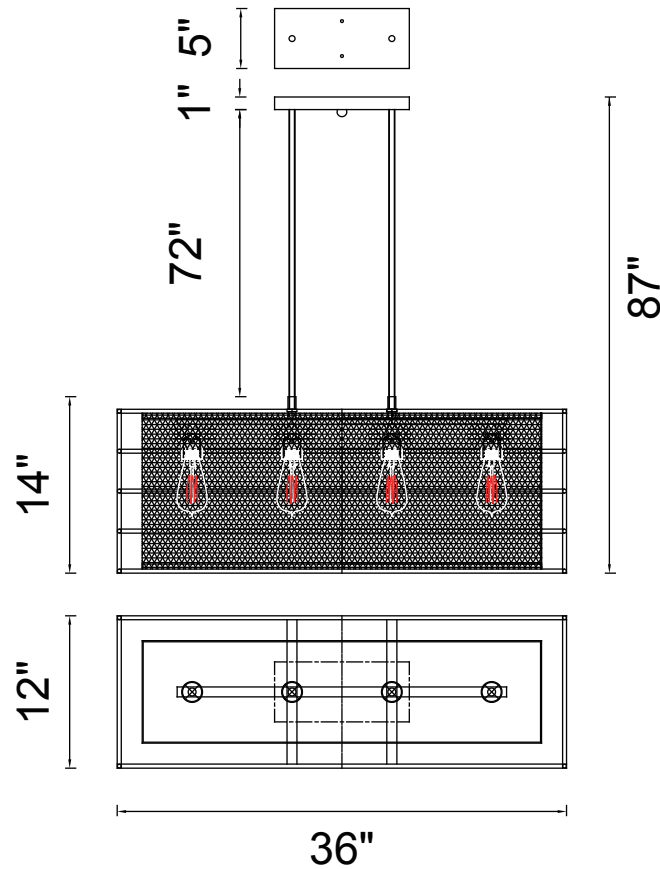

PROJECT: _____

FIXTURE TYPE: _____

LOCATION: _____

CONTACT/PHONE: _____

Item	9700P36-4-197
Collection	DARYA
Finish	Brown
Glass	-----
Crystal	Clear
Input	120V AC,60HZ,AC

Shade	-----
Length/Dia.	36"
Width/Ext.	12"
Height	14"
Maximum	-----
Lumens	-----

Light Source	E26
Bulb Info.	4×60W
Included	-----
Dimmable	No
Color	-----
Weight	