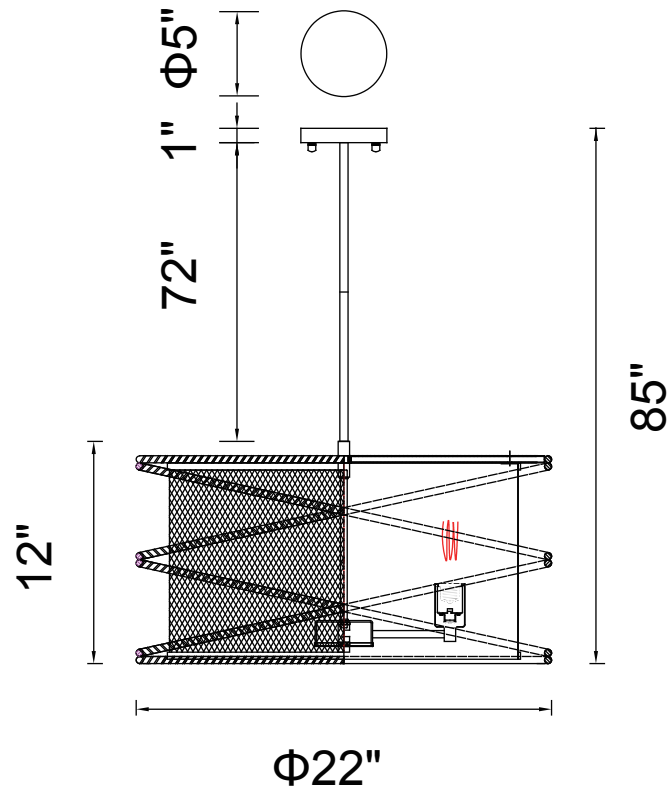

PROJECT: _____

FIXTURE TYPE: _____

LOCATION: _____

CONTACT/PHONE: _____

Item	9700P22-5-197
Collection	DARYA
Finish	Brown
Glass	-----
Crystal	-----
Input	120V AC,60HZ,AC

Shade	-----
Length/Dia.	22"
Width/Ext.	-----
Height	12"
Maximum	-----
Lumens	-----

Light Source	E26
Bulb Info.	5×60W
Included	-----
Dimmable	No
Color	-----
Weight	