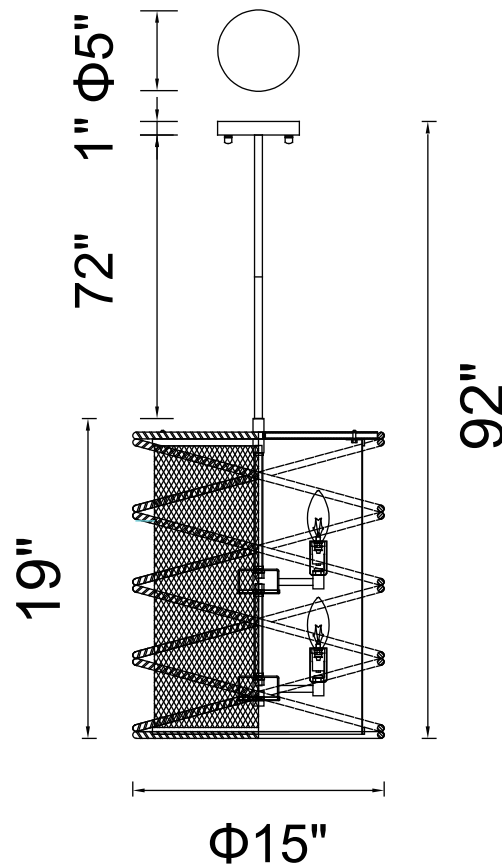

PROJECT: _____

FIXTURE TYPE: _____

LOCATION: _____

CONTACT/PHONE: _____

Item	9700P15-6-197
Collection	DARYA
Finish	Brown
Glass	-----
Crystal	Clear
Input	120V AC,60HZ,AC

Shade	-----
Length/Dia.	15"
Width/Ext.	-----
Height	19"
Maximum	-----
Lumens	-----

Light Source	E12
Bulb Info.	6×60W
Included	-----
Dimmable	No
Color	-----
Weight	